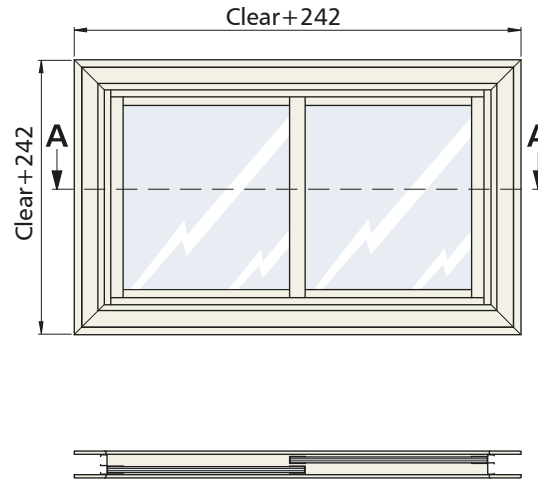

Windows

Fixed, Sliding & Fire Rated

Doors for working areas

With a frame detail to match our personnel doors, the fixed window is available with a choice of glazing options depending on the application.

The sliding window is popular as a document hatch for distribution centres or similar facilities.

Single, double and triple glazing are all available with either 4mm metacrilate, 6mm laminated glass or 6mm toughened glass.

Safety film can be applied to one or both sides of the glazing units and heated glass is used for negative temperatures (with optional heat regulator).

www.bluseal.co.uk

Fixed Windows

Structural Opening Dimensions

	Width	Height
Panel	40+clear+40	40+clear+40
Brickwork	80+clear+80	80+clear+80

Sliding Windows

Structural Opening Dimensions

	Width	Height
Panel	40+clear+40	40+clear+40

Fixed Windows

- Suitable for production areas, offices, warehouses
- Can be manufactured to suit chill & freezer temperature
- Single, double or triple glazed units in 4mm metacrilate or laminated glass
- Heated glass for negative temperatures
- Heated frame is also available for negative temperatures.
- T5-treated aluminium or white aluminium frame
- Clamp frame for panel & fixed frame for brickwork