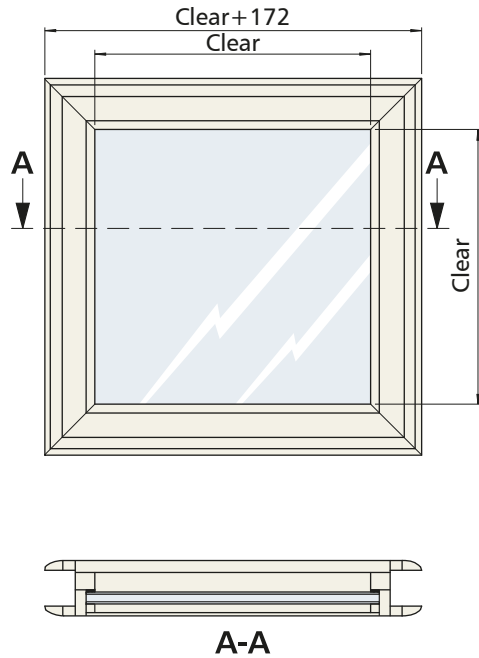

Windows

Fixed, Sliding & Fire Rated

Doors for working areas

With a frame detail to match our personnel doors, the fixed window is available with a choice of glazing options depending on the application.

The sliding window is popular as a document hatch for distribution centres or similar facilities.

Fire rated windows with stainless steel or powder coated steel frames can also be supplied to 30, 60 or 120 minutes fire rating (insulation & integrity).

GRUPO
repro

In addition to the T5-treated anodised aluminium frame we can also offer the frame in white aluminium, stainless steel or your choice of RAL colour.

Single, double and triple glazing are all available with either 4mm metacrilate, 6mm laminated glass or 6mm toughened glass.

Safety film can be applied to one or both sides of the glazing units and heated glass is used for negative temperatures (with optional heat regulator).

www.bluseal.co.uk

Fixed Windows

Structural Opening Dimensions

	Width	Height
Panel	40+clear+40	40+clear+40
Brickwork	80+clear+80	80+clear+80

Sliding Windows

Structural Opening Dimensions

	Width	Height
Panel	40+clear+40	40+clear+40